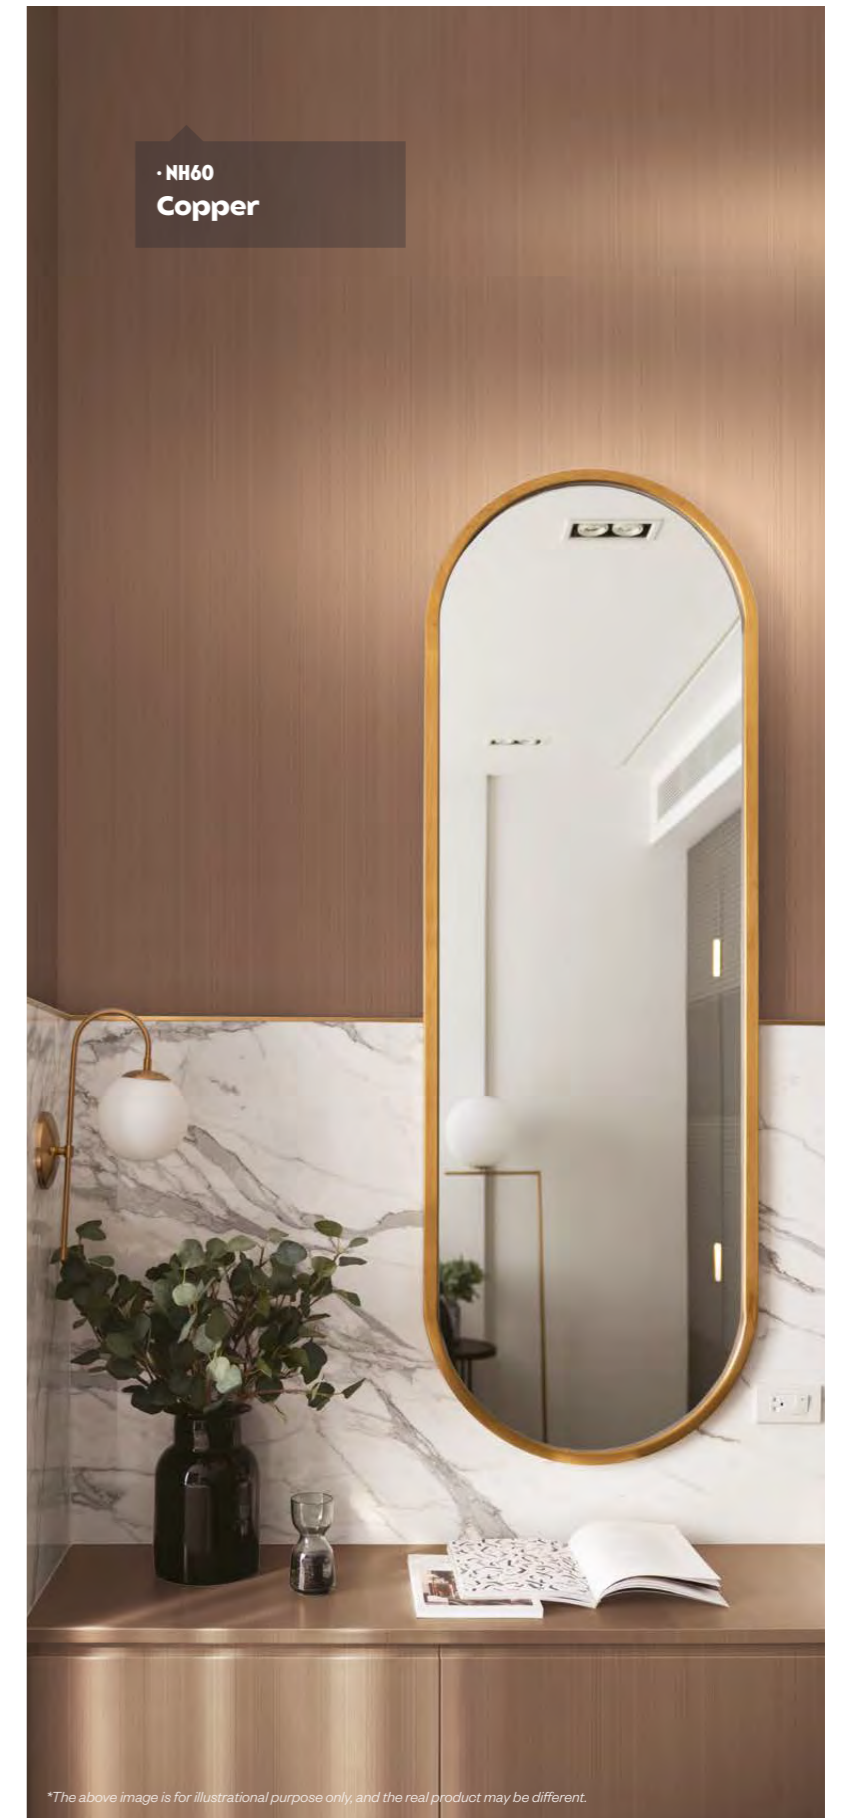

NH61  Silvered glow

ND03  Stripes light silver

ND04  Stripes medium silver

ND05  Stripes dark silver

NH20  Roseate

Q50  Hard graphite

ND01  Silver blue

NE49  Dark silver

NH60  Copper

NH60  
Copper

\*The above image is for illustrational purpose only, and the real product may be different.