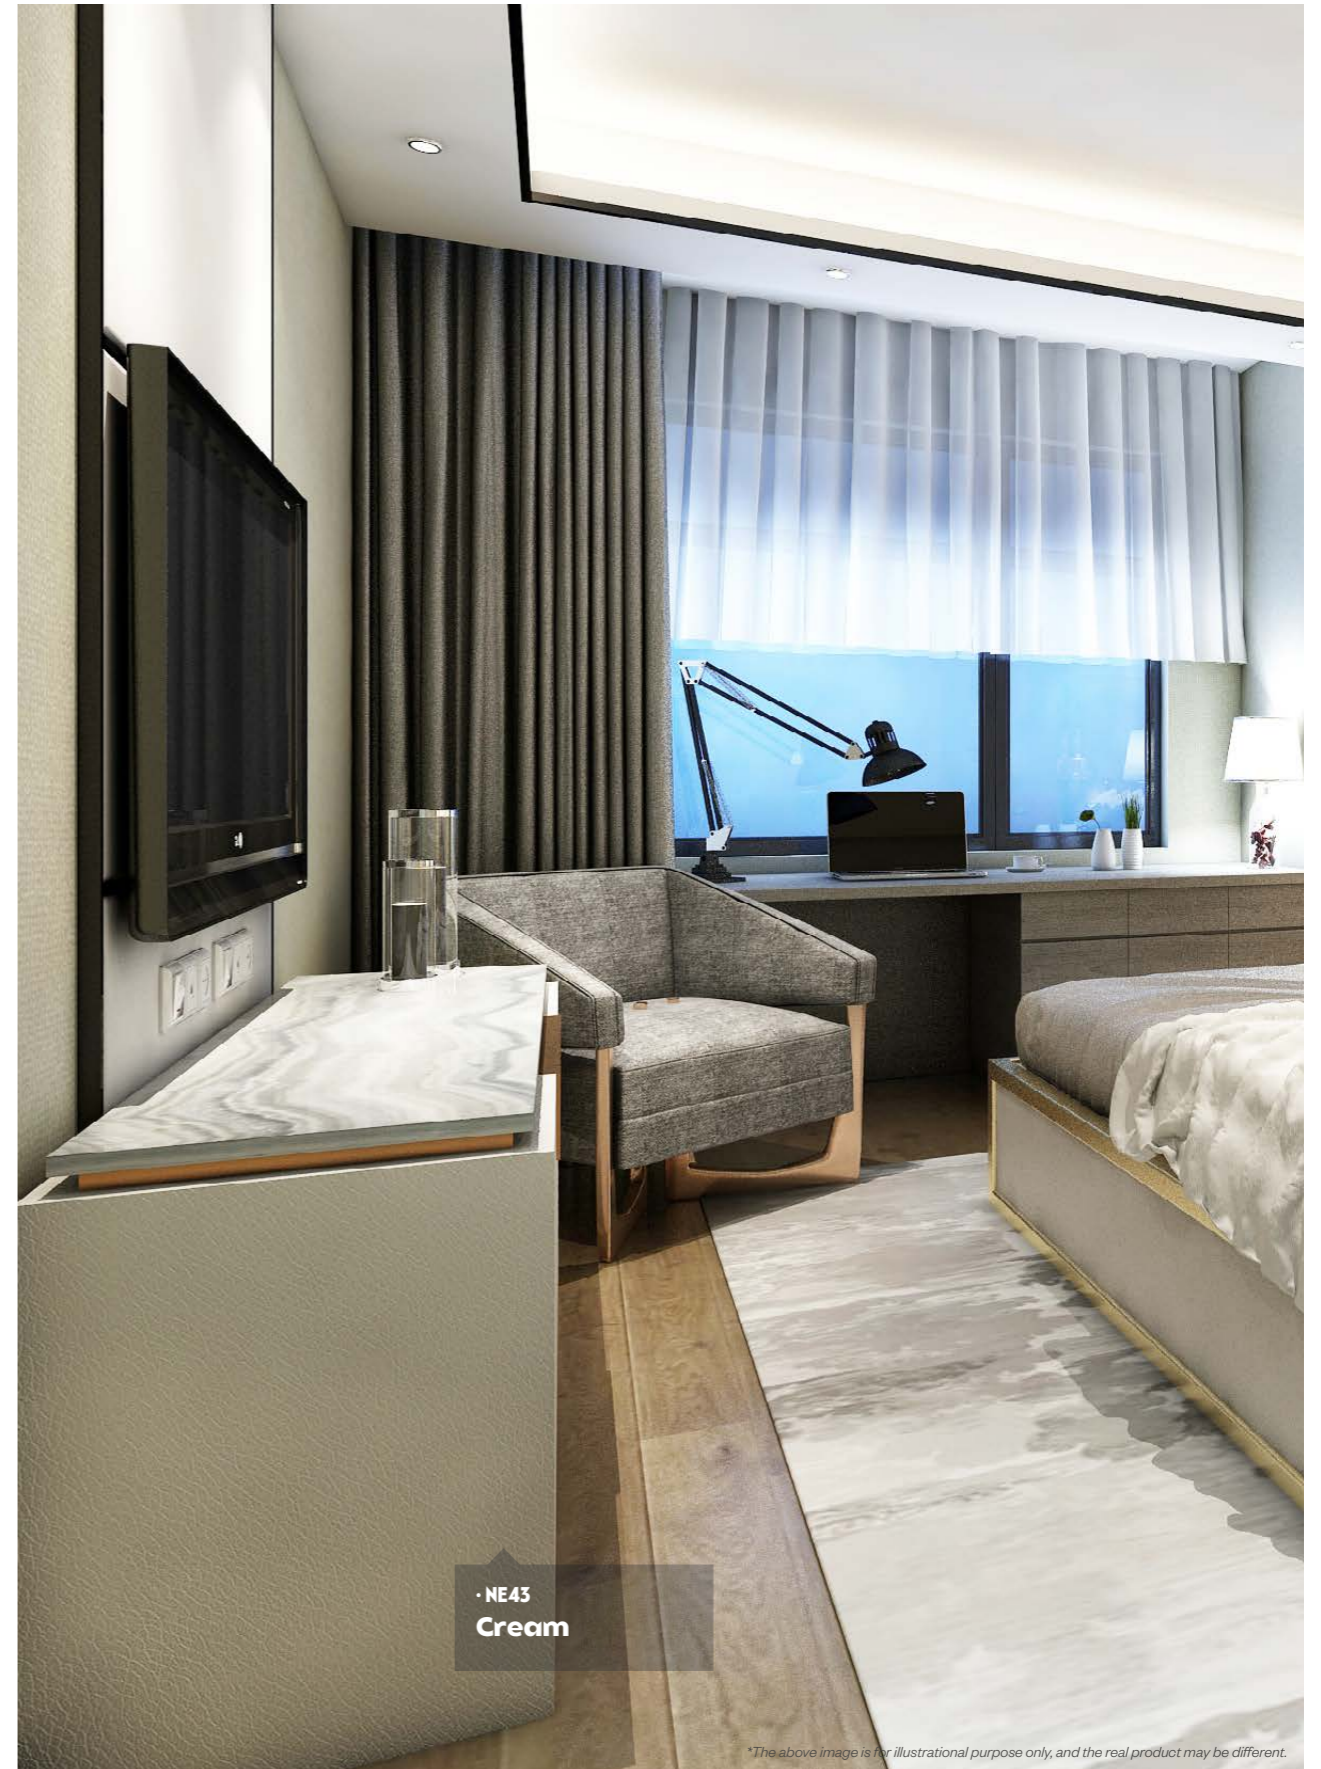

Leather

NE43
Cream

*The above image is for illustrational purpose only, and the real product may be different.