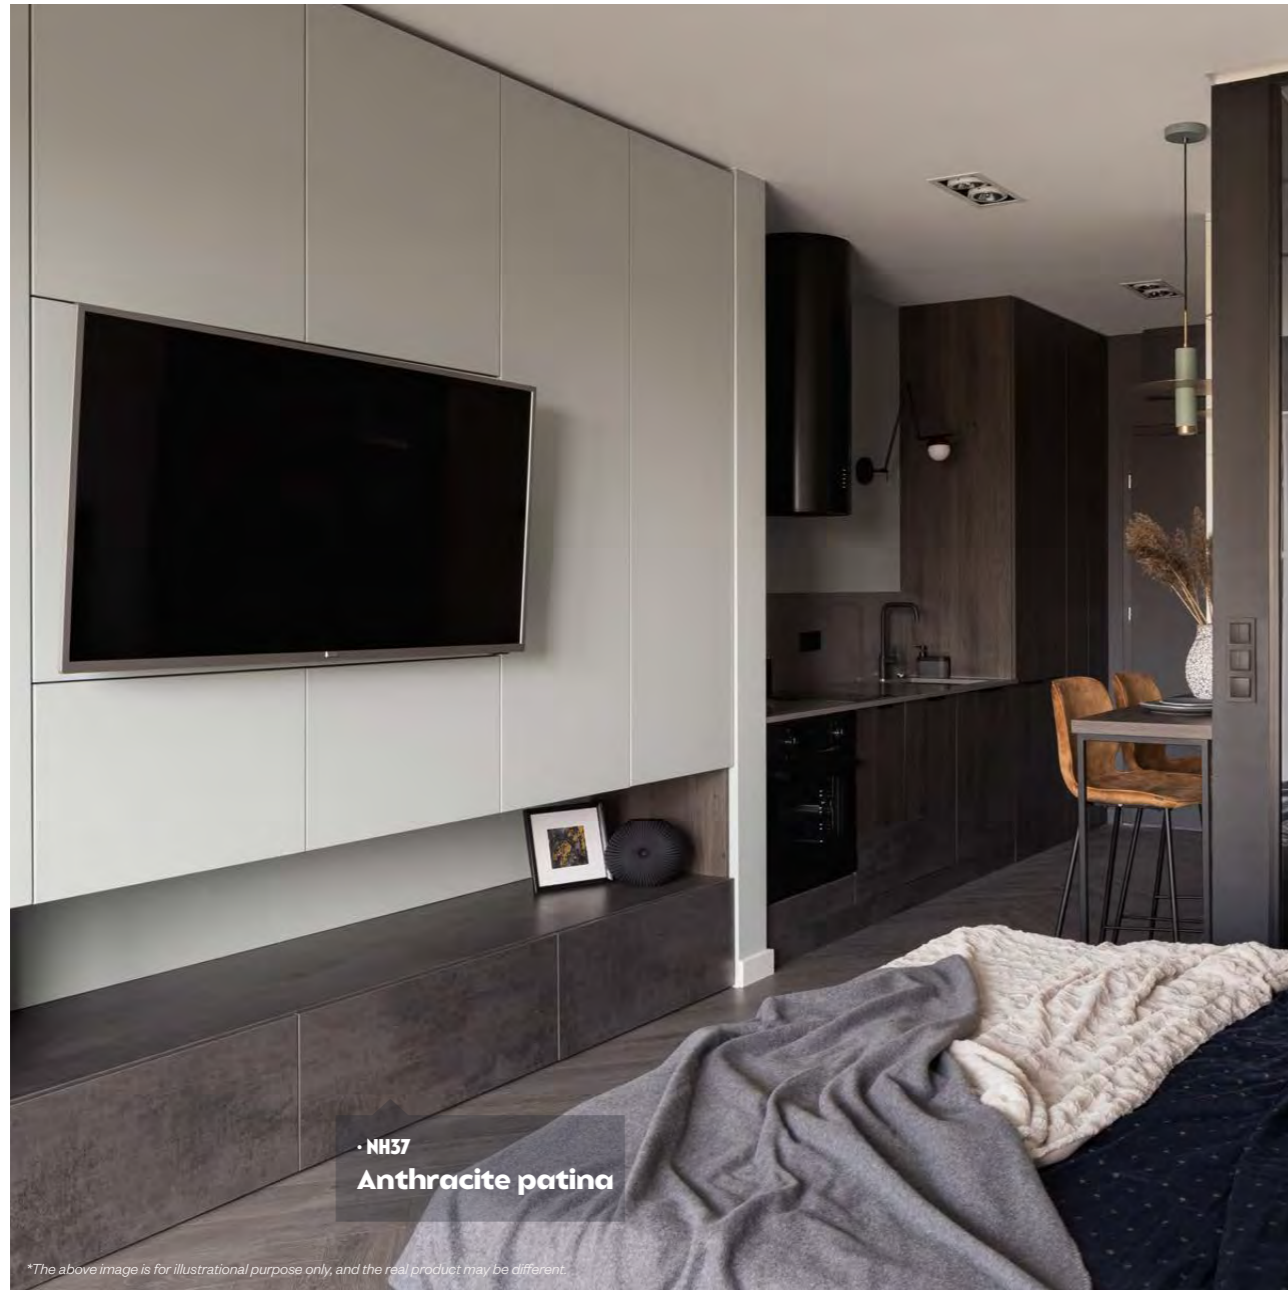

Brushed

NG28 Golden dark brown