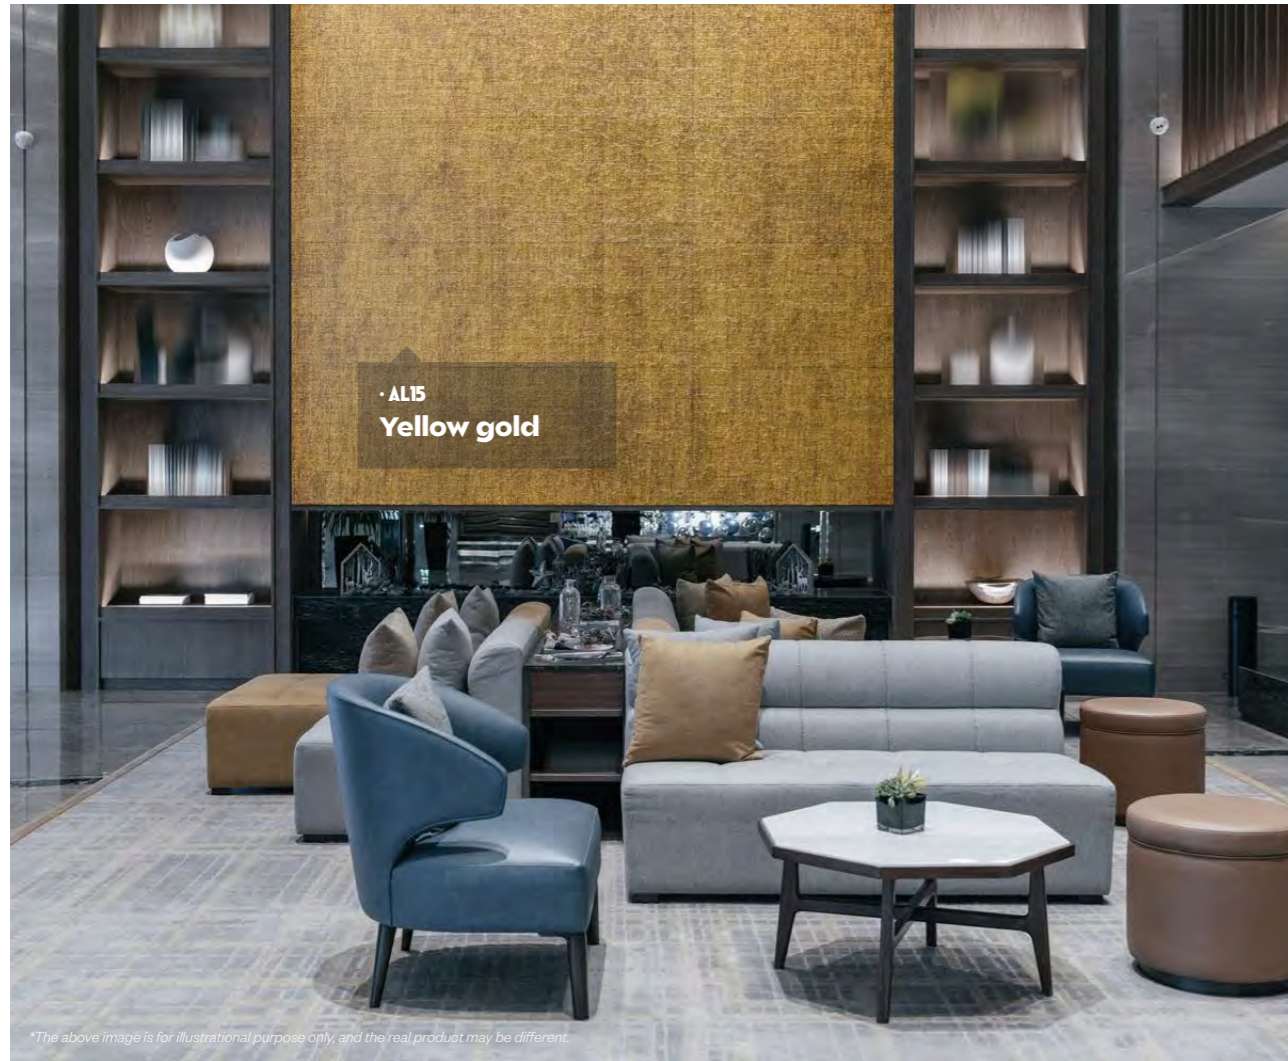

# Natural

MA12 White warp

MA16 White waves

NG20 Edgy cream

MK18 Beige waves

NE13 Shimmery gold

# Metallic Moodboard

**Metallic** | Prestige Line

\*The above image is for illustrational purpose only, and the real product may be different.

**AL13** Gold metal weaving

**AL11** Silver metal weaving

**AL17** Sand gold