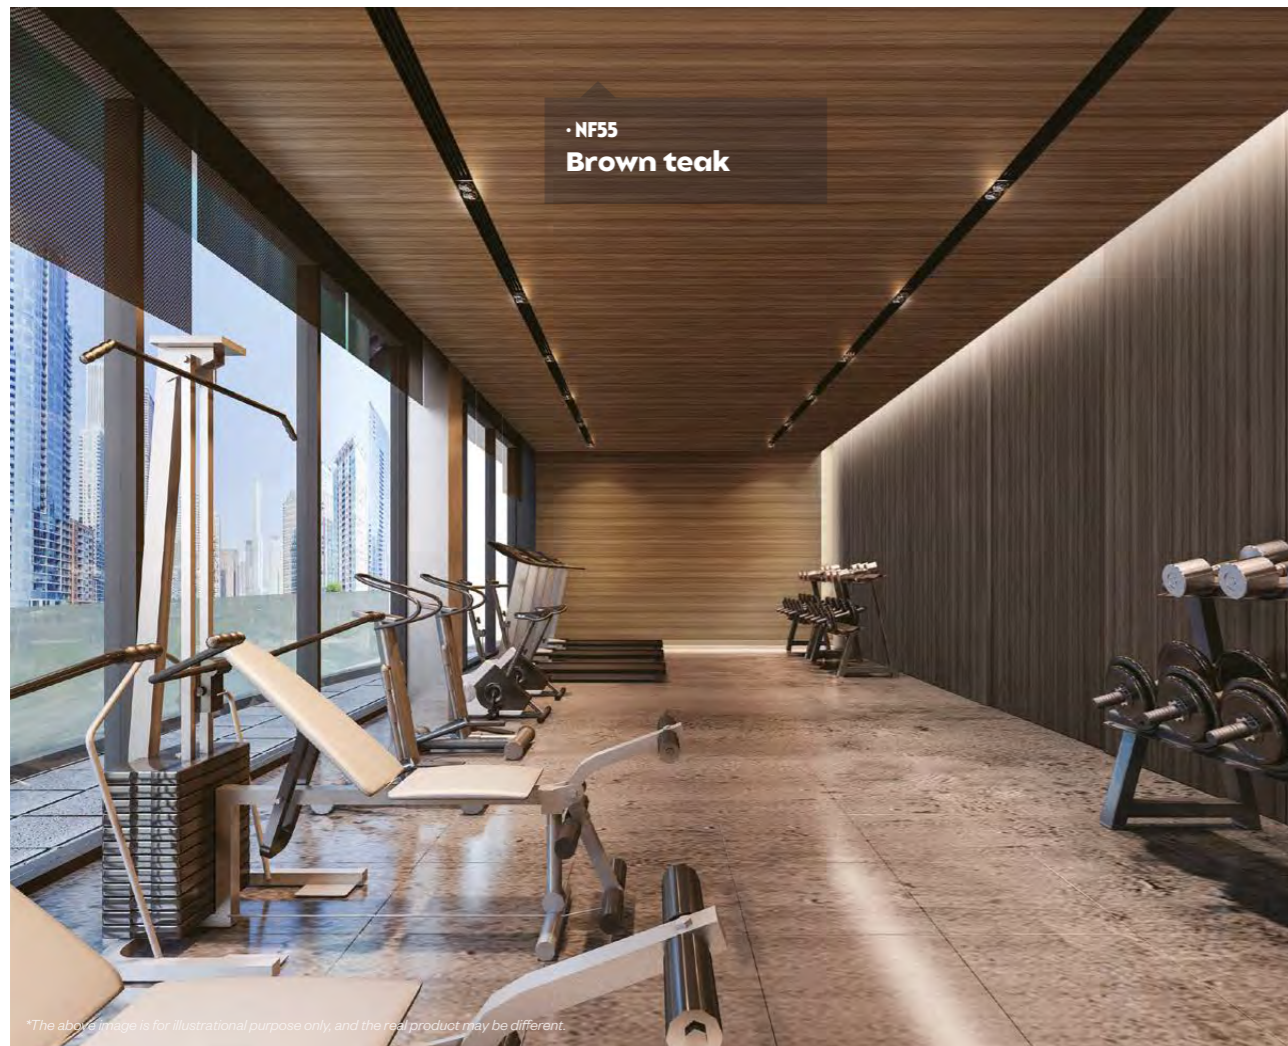

F5

Structured oak

NF50

Castagno eiche

CT25

Aged birch

NF55

Brown teak