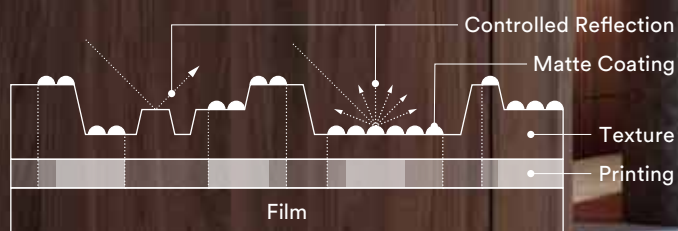

Fingerprint Resistant

The matte texture provides fingerprint resistance, reducing the visibility of fingerprints with an easy to maintain surface.

Tactile Feature

A realistic matte texture is created by combining the matte coating technology with high definition embossing technology.

Premium Wood

Controlled Reflection Technology

The new Premium Wood Series expresses the realistic appearance and texture of natural wood. The controlled reflection of the matte coating technology is combined with both fine and deep wood grain embossing and high-quality printing. This unique technology creates the optimum tone and texture of each species of wood.